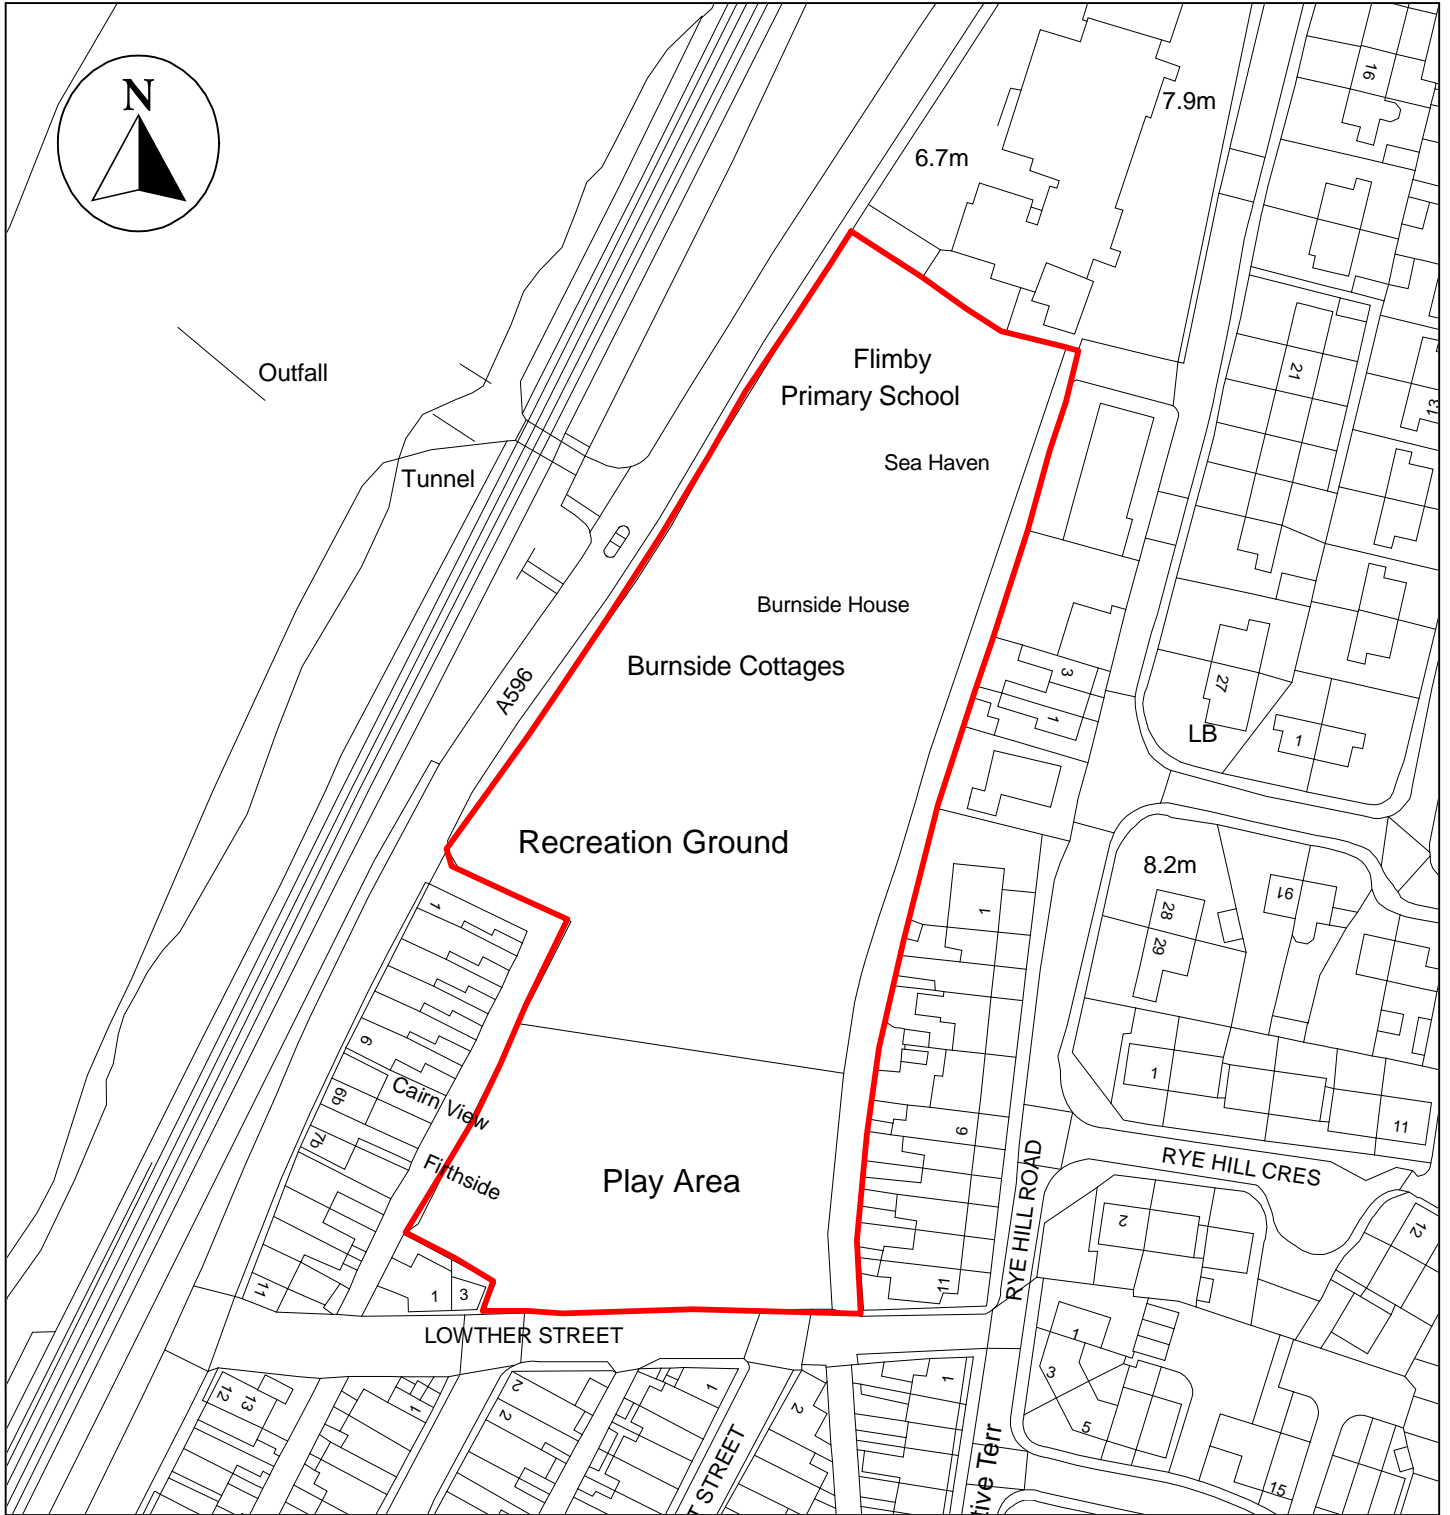

# Public Space Protection Order Cumberland Council 2024

ANTI-SOCIAL BEHAVIOUR CRIME AND  
POLICING ACT 2014

## Land at Lowther Street, Flimby

Neighbourhoods  
Education and Enforcement  
Allerdale House  
Workington  
CA14 3YJ

Scale: 1 : 1,250  
Date: February 2024

©crown copyright database rights 2024  
ordnance survey AC0000861732